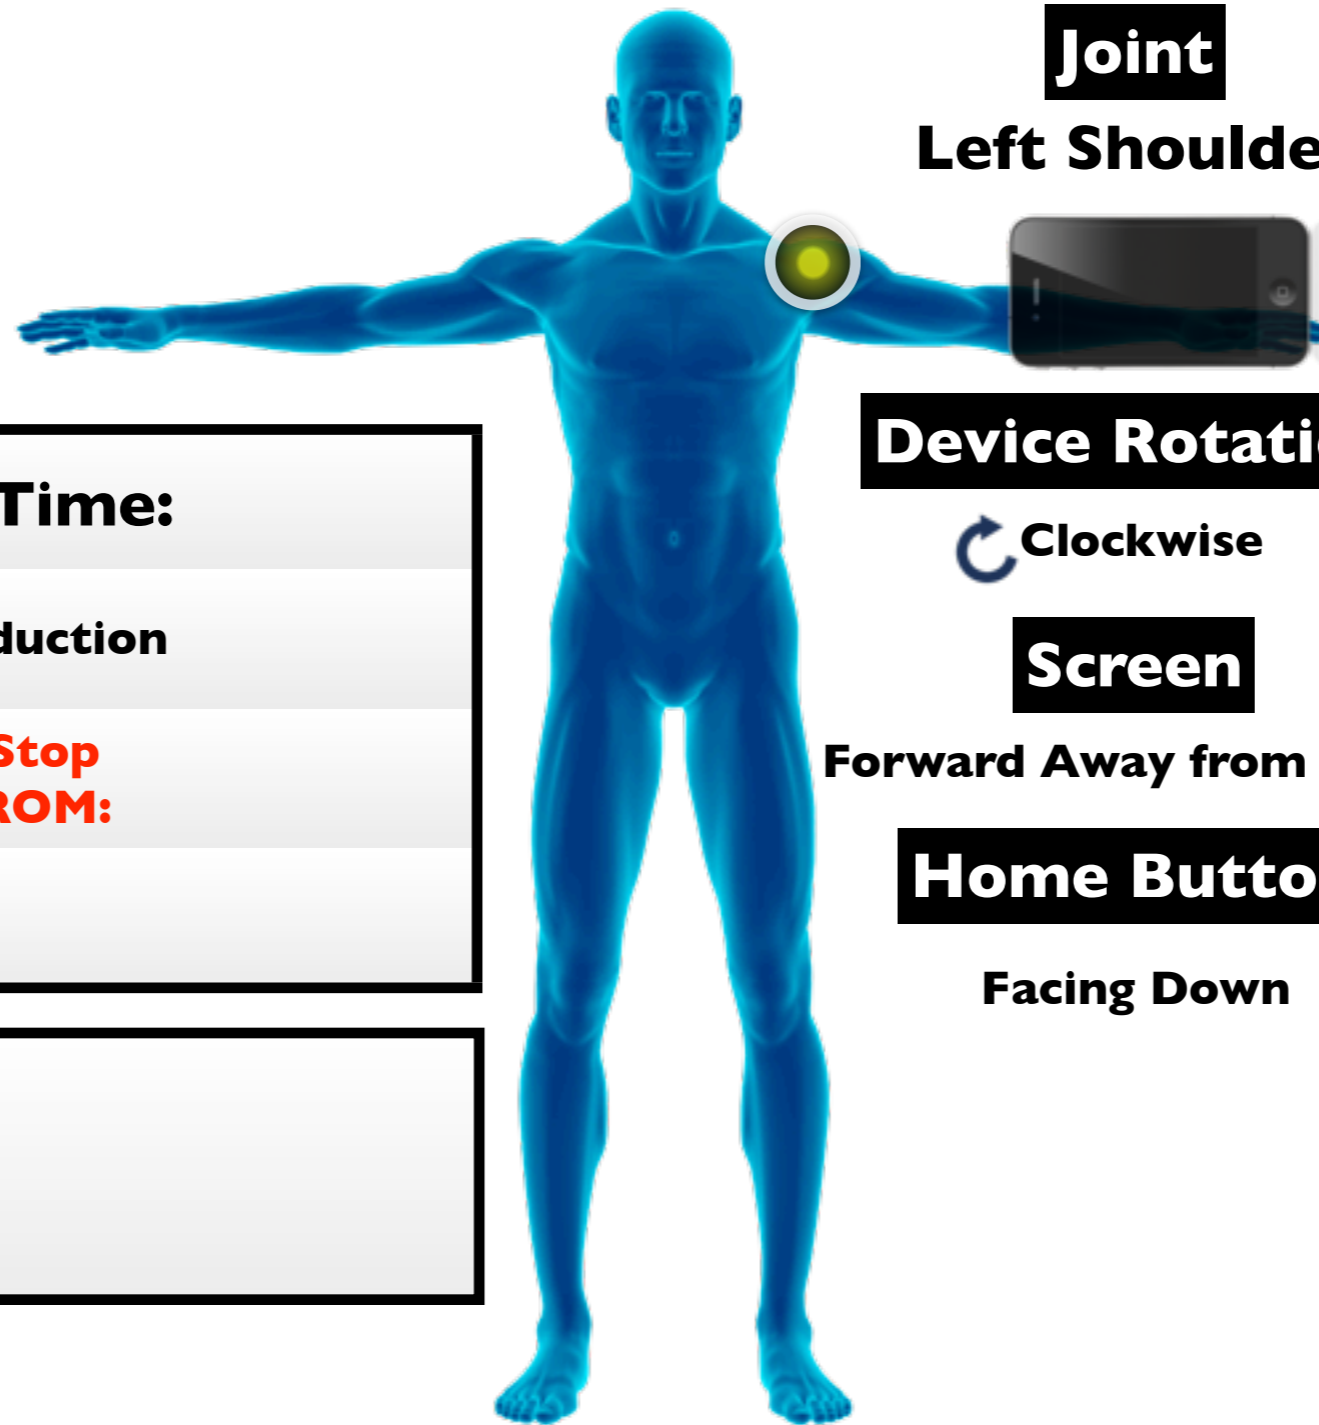

Shoulder Abduction Standing

Joint

Right Shoulder

Device Rotation

 **Counter Clockwise**

Screen

Forward Away from Body

Home Button

Facing Down

Date:		Time:
Right	Shoulder	Abduction
Start ROM:		Stop ROM:
Total ROM:		

Comments:

Shoulder Abduction Standing

Joint

Left Shoulder

Device Rotation

 **Clockwise**

Screen

Forward Away from Body

Home Button

Facing Down

Date:

Time:

Left Shoulder Abduction

Start ROM: